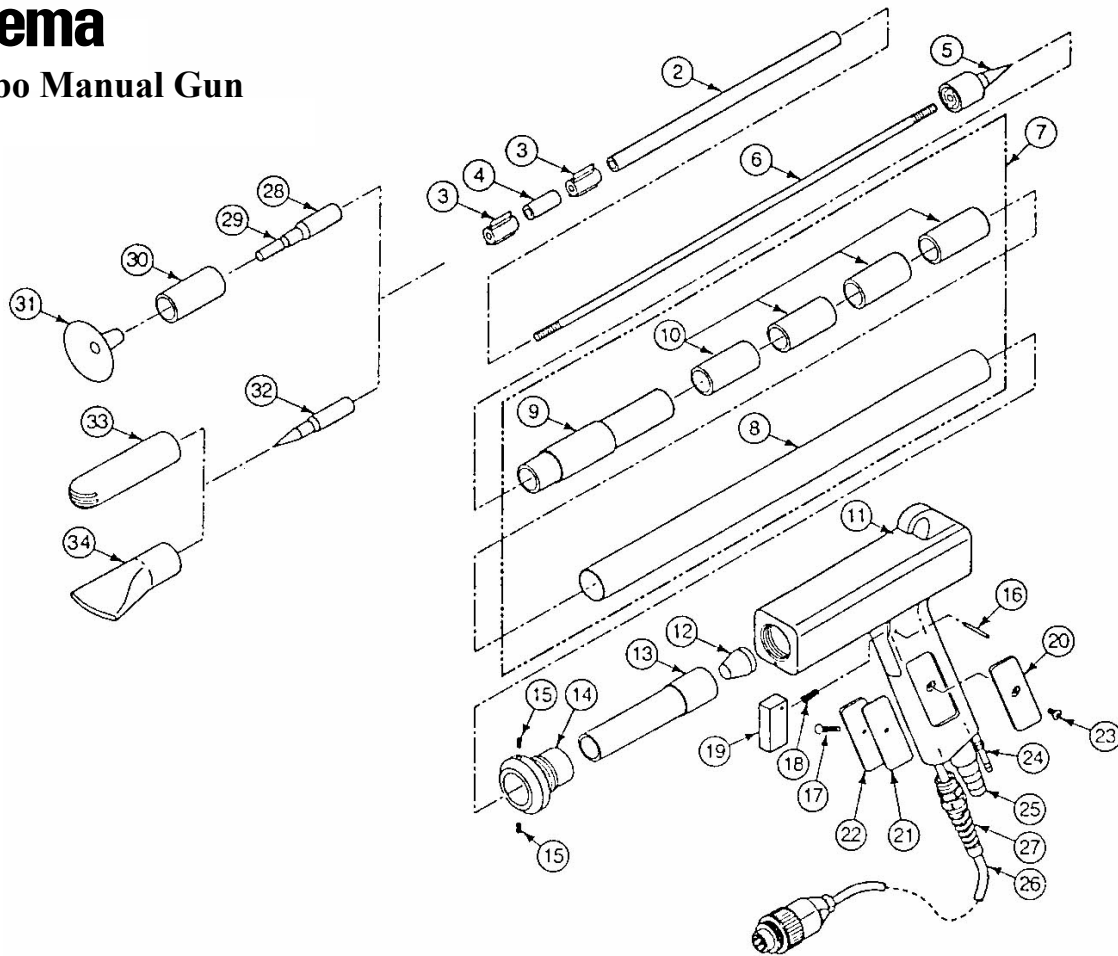

TG-1 Tribo Manual Gun

Item	Description	Part No.	Order No.**
	TG-1 Manual Gun w/ flat nozzle	356310	117516
	TG-1 Manual Gun w/nozzle kit	117684	117684
2	Sleeve spindle	352586	117696
3	Support, spindle (2 required)	352594	117697
4	Sleeve, spacing	352578	117695
5	Cone, rear	352551	117693
6	Threaded shaft	352543	117692
7	Tube assembly (including 8-10)	118708	118708
8	Tube, gun	352527	117690
9	Holder, nozzle	352616	117699
10	Sleeve, outer friction (4 required)	352608	117698
11	Hand grip	355054	117907
	O-ring, 24X3mm	247014	118665
12	Bushing, powder tube	355038	117708
13	Connecting piece	352519	117703
	O-ring, 17.3X2.4mm	246921	118669
14	Tube carrier	352535	117691
15	Screw, set	220744	117713
16	Pin, trigger	221511	117714
17	Screw	216747	111120
18	Spring	220582	107106
19	Trigger, switch	321249	107195
	Reed switch assembly	356298	118668
20	Plate, cover, LH, grounding	300926	118667
21	Gasket, plate, cover, RH	300101	118671

Item	Description	Part No.	Order No.**
22	Plate, cover, RH, grounding	300918	118666
23	Screw	216720	113057
	Connector, air	328820	107202
25	Connector, hose	355046	117707
26	Cable assembly, complete	356280	118670
	Connector, 7-pin	200085	106855
	Cable, bulk	110633	118673
	Connector, ring	300926	118667
	Sleeve, tubing cable	356298	118668
27	Strain relief	208426	111041
28	Holder, deflector	355496	117687
29	O-ring	231606#	110354#
30	Support, holder deflector	355500	117688
31	Deflector		
	16mm	331341#	107210#
	24mm	331333#	107209#
	32mm	331325#	107208#
	50mm	345822	117183
	70mm	353949	117184
32	Cone front	352624	117700
33	Nozzle, flat jet	352560	117694
34	Nozzle, wide jet	355402	117903
--	Tool, tube, TG1	351326	117993
--	Brush, gun cleaning	300039	110211

Wear Part

** Please use the "Order No." column when placing orders