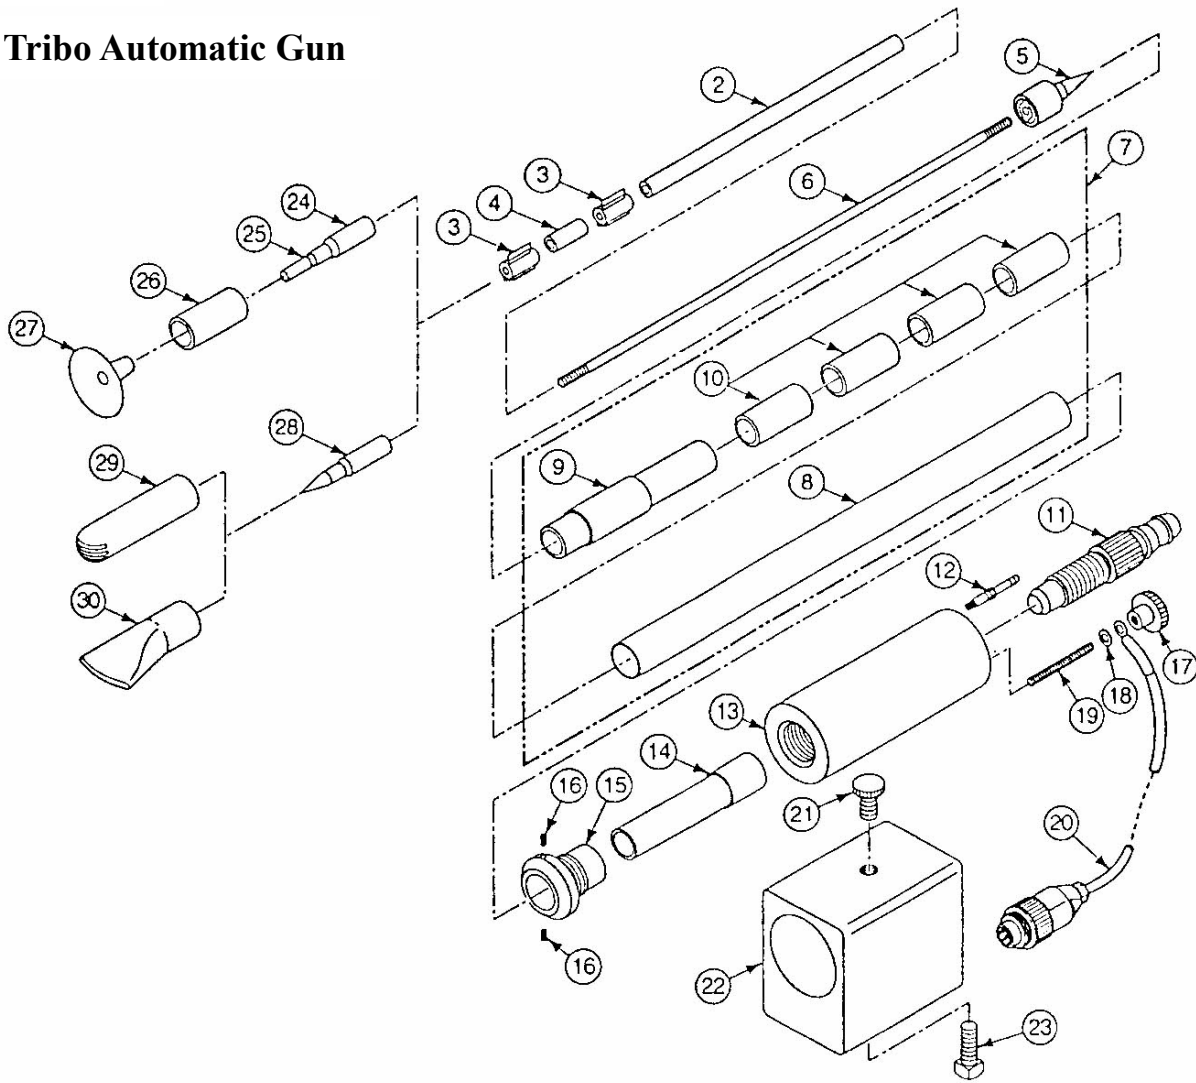

TG-1A Tribo Automatic Gun

Item	Description	Part No.	Order No.**
	TG-1A Automatic Gun w/flat noz.	117503	117503
	TG-1A Automatic Gun w/noz. kit	117683	117683
2	Sleeve spindle	352586	117696
3	Support, spindle (2 required)	352594	117697
4	Sleeve, spacing	352578	117695
5	Cone, rear	352551	117693
6	Threaded shaft	352543	117692
7	Tube assembly (incl. 8-10)	118708	118708
8	Tube, gun	352527	117690
9	Holder, nozzle	352616	117699
10	Sleeve, outer friction (4 req.)	352608	117698
11	Connector, hose	352632	117715
12	Connector, swirl air	328820	107202
13	Gun body	352640	117716
14	Connecting piece	352519	117703
15	Tube carrier	352535	117691
16	Screw, set	220744	117713
17	Nut, knurled	345372	117719
18	Washer	245364	117721

Item	Description	Part No.	Order No.**
19	Stud	245380	117720
20	Cable, gun	352462	117722
21	Screw, knurled	117764	117764
22	Gun mount	117658	117658
23	Bolt, hex	107567	107567
24	Holder, deflector	355496	117687
25	O-ring	231606#	110354#
26	Support, holder deflector	355500	117688
27	Deflector:		
	16mm	331341#	107210#
	24mm	331333#	107209#
	32mm	331325#	107208#
	50mm	345822	117183
	70mm	353949	117184
28	Cone front	352624	117700
29	Nozzle, flat jet	352560	117694
30	Nozzle, wide jet	355402	117903
--	Tool, tube, TG1	351326	117993
--	Brush, gun cleaning	300039	110211

Wear Part

** Please use the "Order No." column when placing orders