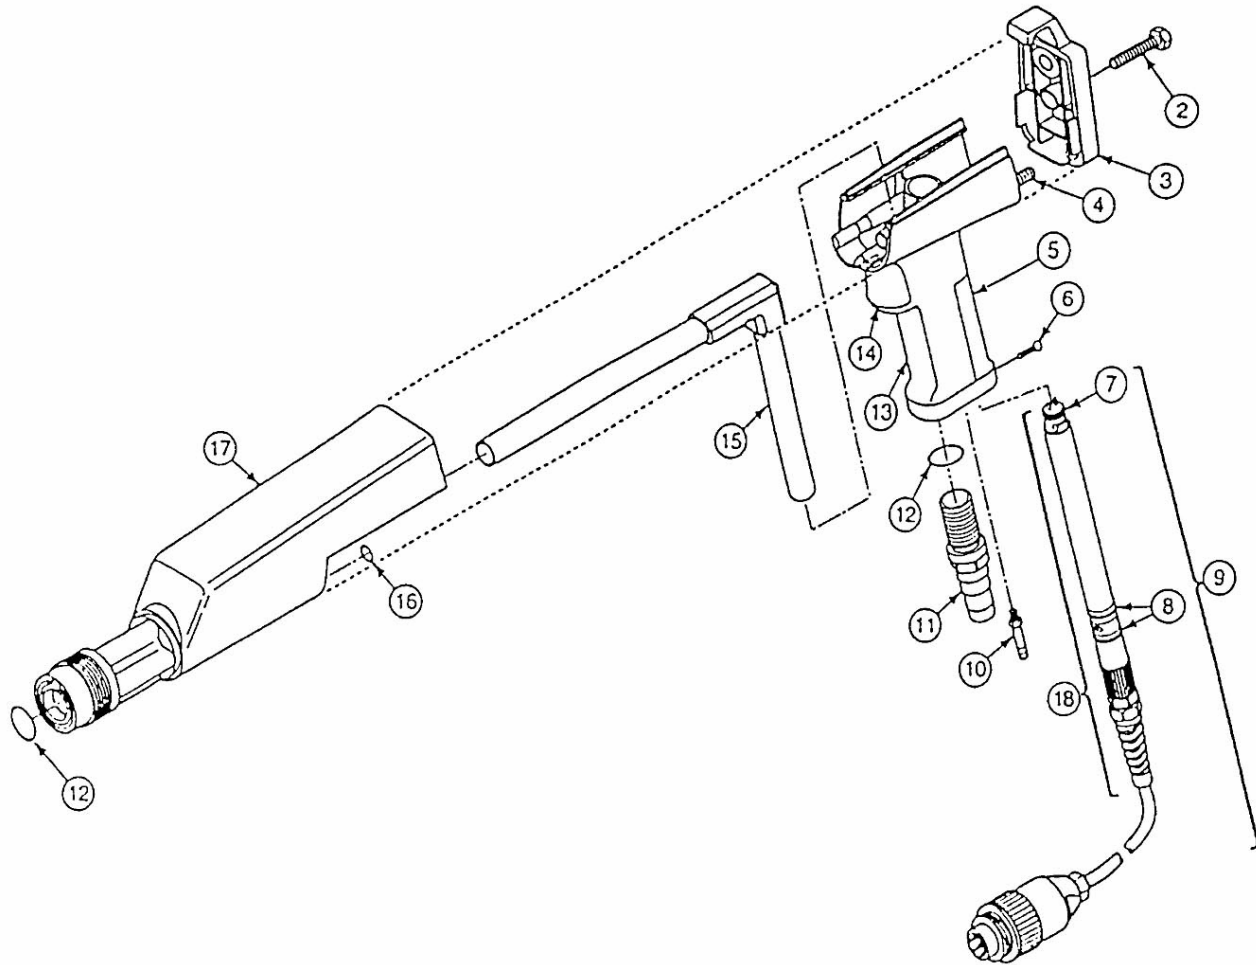

PG-1 Manual Gun

Item	Description	Part No.	Order No.**
	Gun complete w/ cable & nozzle	110347	110347
	Gun only, negative	332348	111023
2	Plastic bolt	328847	107204
3	Cover w/ hook	330043	107207
4	Spring	331651	107213
5	Grounding plate	328863	107205
6	Screw, lock, 4x10	232637	107115
7	O-ring	232564	111038
8	O-ring	232556	110350
9	Cable assembly		
	19 ft. (6M)	328740	107199
	36 ft. (11M)	336025	114002
	65 ft. (20M)	372129	126698
10	Rinsing air connector	328820	107202
11	Hose connector	333727	115176
	Hose connector, high output	364940	115862

Item	Description	Part No.	Order No.**
12	O-ring, 1.6mm	232670	107116
13	Handle	330035	111134
	Plate, base	331600	111126
14	Trigger w/ switching mag.	333662	107226
15	Powder tube	333700	107227
16	O-ring	233099	107120
17	Barrel, cascade assembly:		
	Negative polarity	338249	110349
	Positive polarity	338257	111866
18	Connector complete	128728	128728
	Not shown:		
	Extractor tool	340839	115852
	Dielectric grease, 1 oz. tube	115866	115866
	Plug, 7 pin, male	200085	106855