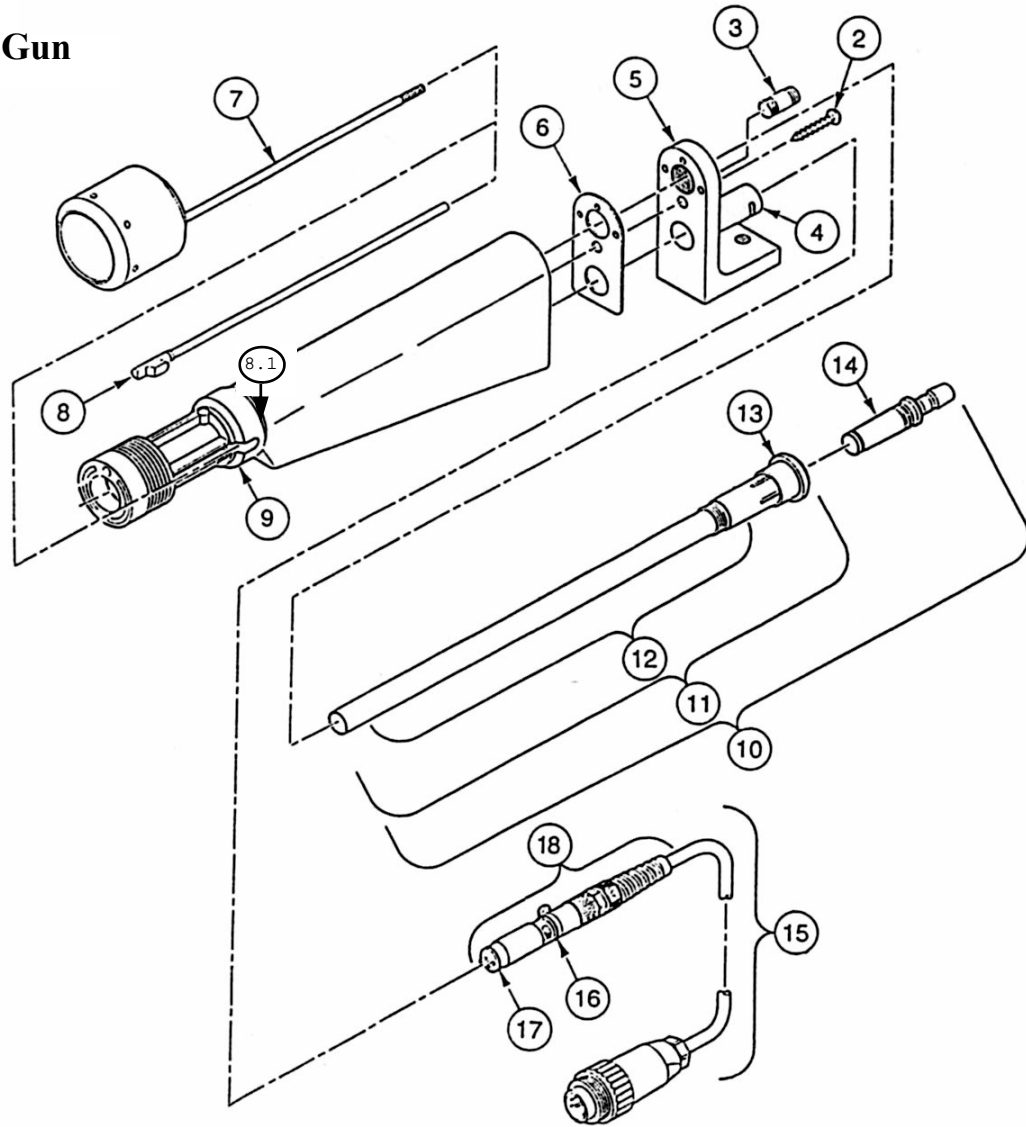

## PG-2A Automatic Gun

Item	Description	Part No.	Order No.**
	Gun only	361399	121513
	Gun complete, flat jet tip	121500	121500
	Gun complete, deflector tip	121521	121521
2	Screw, 6mm	248827	121505
3	Connector, rinsing air	251542	122276
4	Connector, gun cable	360180	121506
5	Bracket, support mounting		
	Complete w/ Items 3 and 4	361496	121503
6	Gasket, barrel mounting	360236	121504
7	Ring, SuperCorona	360414	121511
	(Optional, NOT included)		
8	Rod, sealing	361526	121508
8.1	O-ring for sealing rod	232432	118455
9	Barrel cascade		
	Negative polarity	361534	121501
	Positive polarity	361542	121515
10	Powder tube complete	361453	121502

Item	Description	Part No.	Order No.**
11	Powder tube w/QD connector & slide	127291	127291
12	Powder tube w/QD connector	368377	127289
13	Connector slide	358584	121576
14	Connector, tube to hose	362670	121578
	O-ring, 1.6mm	232670	107116
15	Cable assembly		
	36 ft. (11meters, standard)	360589	121517
	50 ft (15 meters)	360597	121518
	65 ft (20 meters)	360600	121519
16	O-ring, 10.82mm	232556	110350
17	O-ring, 7.65mm	232564	111038
18	Connector complete	128208	128208
<b>Not shown:</b>			
	Ftg., QD, pump, 6mm	200840	106540
	Connector, PG1A cable - PG2A gun	362824	121512
	Connector, Boron Nitride, 3/8 "	367427	128462
	Cleaning brush	300039	110211