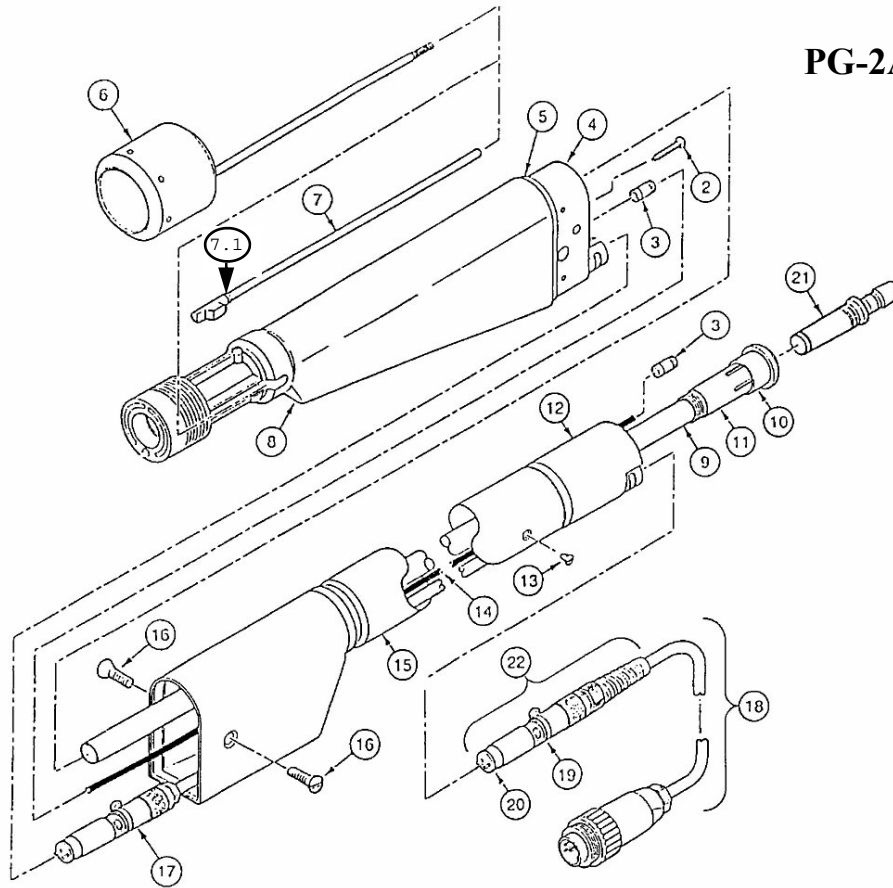

PG-2AX Automatic Gun

Item	Description	Part No.	Order No.**
Gun complete, flat jet ONLY:			
	PG-2AX06, 25.50"	121563	121563
	PG-2AX08, 33.50"	121565	121565
	PG-2AX12, 49.25"	121569	121569
	PG-2AX14, 57.00"	121571	121571
2	Screw, 6mm	248827	121505
3	Connector, rinsing air	251542	122276
4	Coupling, mounting - cascade	360783	121538
5	Gasket, barrel mounting	361801	121541
6	Ring, SuperCorona	360414	121511
(Optional, NOT included)			
7	Rod, sealing	361526	121508
7.1	O-ring for sealing rod	232432	118455
8	Barrel cascade	361534	121501
9	Powder tube complete:		
	PG-2AX06	361070	121539
	PG-2AX08	361089	121548
	PG-2AX12	361100	121554
	PG-2AX14	361119	121557
10	Connector, slide, tube	358584	121576
11	Connector, powder tube	368377	127289
12	Connector, end	360406	121536
12.1	Connector, internal gun	360422	121537
13	Screw, M6 X 6mm	214639	121545

Item	Description	Part No.	Order No.**
14	Tubing rinse air	110318*	110318*
15	Tube, supporting:		
	PG-2AX06	360228	121540
	PG-2AX08	361062	121549
	PG-2AX12	361135	121555
	PG-2AX14	361240	121558
	PG-2AX16	361259	121561
16	Screw, M6 X 16 mm (2 required)	251640	121546
17	Connector, cable internal:		
	PG-2AX06	360619	121544
	PG-2AX08	360627	121550
	PG-2AX12	360643	121556
	PG-2AX14	360651	121559
	PG-2AX16	360660	121562
18	Cable assembly:		
	36 ft. (11 meters) (Standard)	360589	121517
	50 ft (15 meters)	360597	121518
	65 ft (20 meters)	360600	121519
19	O-ring, 10.82mm	232556	110350
20	O-ring, 7.65mm	232564	111038
21	Connector, tube to hose	362670	121578
	O-ring, 1.6mm	232670	107116
21.1	Conn., Boron Nitride, 3/8 "	367427	128462
22	Connector complete	128208	128208

* Indicate length required

** Please use the "Order No." column when placing orders