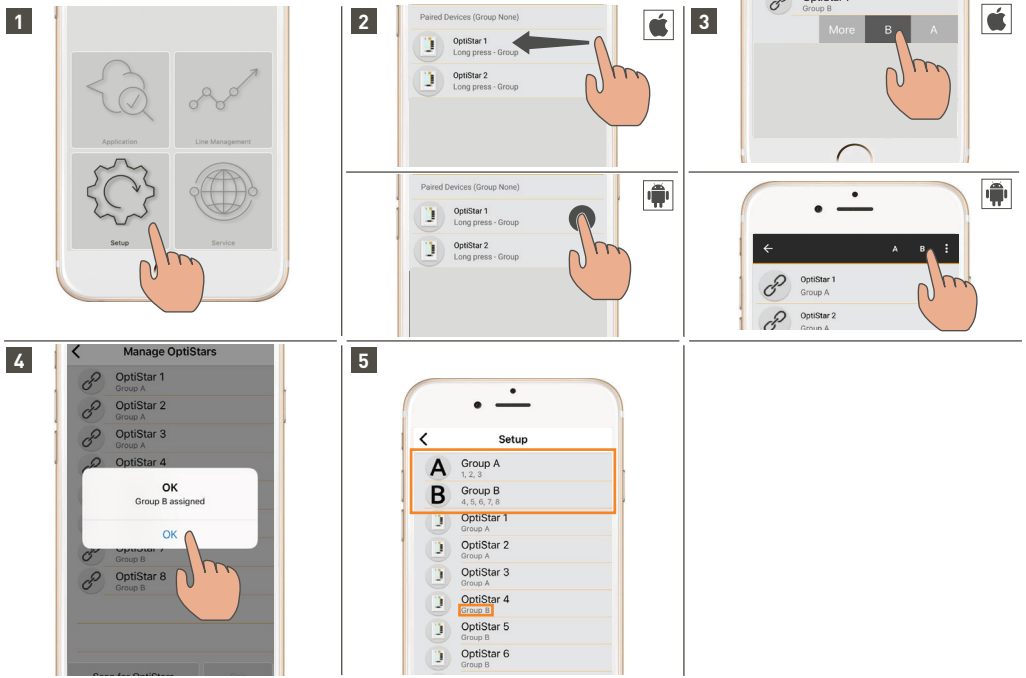

Group Building (for more than one OptiStar 4.0)