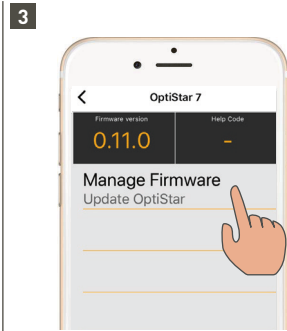

Install Firmware Update