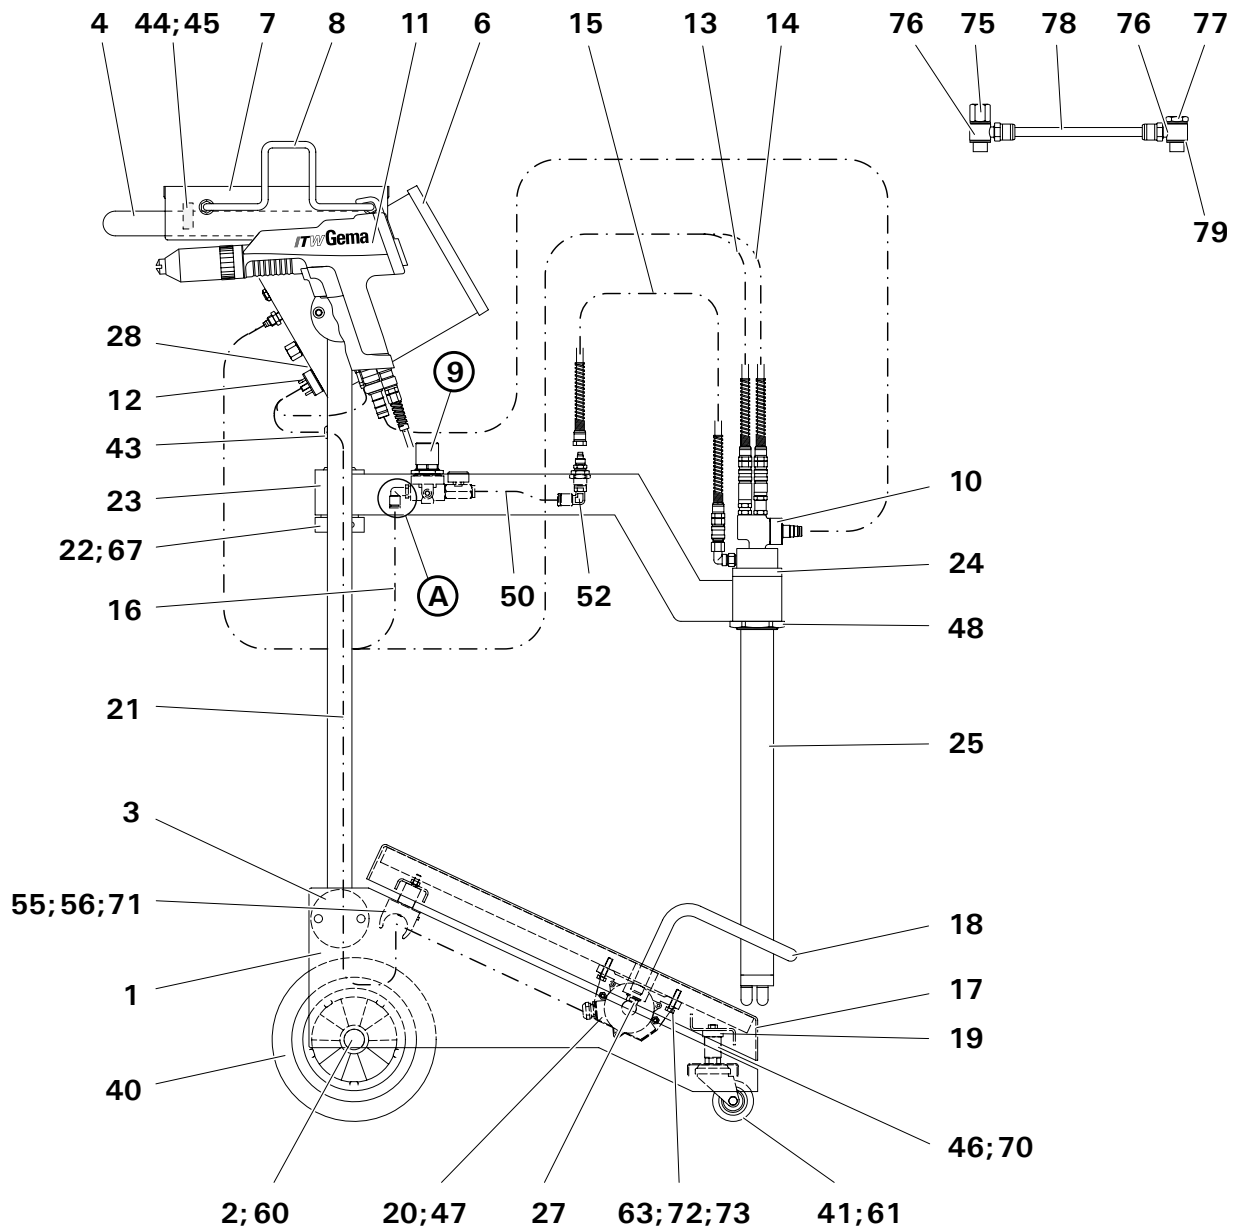

EasySystem Box Unit

Item	Description	Part No.	Order No.**
	EASY 1B Powder Coating Unit - complete	002433	002433
	EASY 2B Powder Coating Unit - complete	002434	002434
1	Trolley (without fittings)	375560	375560
2	Axle	375608	375608
3	Clamping element -ø 30 mm -complete	376183	376183
4	Hand rail	375640	375640
6	EasyTronic Control Unit -complete	375900	375900
7	Shelf	375616	375616
8	Powder gun /hose holder	382060	375705
9	Fluidizing air unit	375683	375683
10	EasyFlow Injector (see pages 40-41)	377740	377740
11	EasySelect Manual Powder Gun - complete	380300	380300
12	Mains cable		
	Easy 1B	378771	382507
	Easy 2B	375233	382558
13	Conveying air assembly (including quick-release connector)	378747	378747
14	Supplementary air assembly (including quick-release connector)	378739	378739
15	Fluidizing tube assembly, 8mm (including quick-release connector)	378763	378763
16	Fluidizing tube assembly, 6mm (including screw coupling)	378755	378755
17	Vibrating table	375578	375578
18	Fixing band	375586	375586
19	Spacing disk	375624	375624
20	Vibrator 110 V	380008	380008
21	Vibrator cable	375225	375225
22	Swivel ring	375659	375659
23	Swivel arm	375667	375667
24	Guide sleeve	375675	375675
25	Fluidizing/Suction Unit	362425	362425
26	Double arm (for 2 gun version)	375691	375691
27	Shakeproof screw M8x16 mm	261793	261793
28	Grounding cable - complete	301140	301140
31	Pressure adjusting valve -1/4"-0-4 bar	262358	262358
32	Panel nut -M30 x 1.5 mm	201170	106496
33	Pressure gauge connection -1/8"-ø 8 mm	262374	262374
34	Pressure gauge -1/8"-0-6 bar	262366	262366
40	Rubber wheel -ø 200 mm	260592	260592
41	Swivel wheel -ø 50 mm	260606	260606
43	Cable bushing ø 8 mm	260622	260622
44	Plastic clip PKS 21	260630	260630
45	Grounding spring	260924	260924
46	Rubber bush -ø 20 x 25 mm	246000	246000
47	Connecting socket -4 pin	206466	114177
48	Counter nut -ø M 50 x 1.5 mm	260657	260657
49	Elbow joint -1/4"x ø 6 mm	203041	203041
52	Fluidizing air connection		
53	Y-Connection (for 2 gun version)	244937	244937
54	Double nipple D08-d08 (for 2 gun version)	257745	257745
55	CLIC hose clamp -ø 31.2-35.5 mm	258458	258458
56	CLIC hose clamp -ø 24.6-27.8 mm	261750	261750
60	Locking ring -A-25	237094	112189
61	Shakeproof screw -M10 x 20 mm	260584	260584
63	Shakeproof screw -M6 x 20	261840	261840
67	Screw -M8 x 10 mm -plastic	220337	220337
70	Hex shakeproof nut -M6	244430	244430
71	Clic-rail	245750	246980
72	Spring washer -M6	205117	205117
73	Washer -ø 6.4 x 12.5 x 1.6 mm	216020	216020
75	Air connection adapter 1/4"-1/4"-single	261700	261700
76	Air connection ring ø 8 mm -1/4"-single	261718	261718
77	Air connection adapter 1/4"-single	261742	261742
78	Tubing, black, antistatic, 8mm OD, 6mm ID (supplementary air)	103756*	118057*
79	Gasket	225487	114507