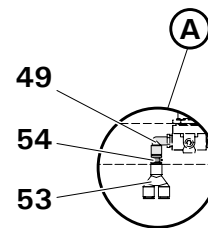

EasySystem Box Unit

Item	Description	Part No.	Order No.**
	EASY 1B Powder Coating Unit - complete	002433	002433
	EASY 2B Powder Coating Unit - complete	002434	002434
1	Trolley (without fittings)	375560	375560
2	Axle	375608	375608
3	Clamping element -ø 30 mm -complete	376183	376183
4	Hand rail	375640	375640
6	EasyTronic Control Unit -complete	375900	375900
7	Shelf	375616	375616
8	Powder gun /hose holder	382060	375705
9	Fluidizing air unit	375683	375683
10	EasyFlow Injector (see pages 40-41)	377740	377740
11	EasySelect Manual Powder Gun - complete	380300	380300
12	Mains cable		
	Easy 1B	378771	382507
	Easy 2B	375233	382558
13	Conveying air assembly (including quick-release connector)	378747	378747
14	Supplementary air assembly (including quick-release connector)	378739	378739
15	Fluidizing tube assembly, 8mm (including quick-release connector)	378763	378763
16	Fluidizing tube assembly, 6mm (including screw coupling)	378755	378755
17	Vibrating table	375578	375578
18	Fixing band	375586	375586
19	Spacing disk	375624	375624
20	Vibrator 110 V	380008	380008
21	Vibrator cable	375225	375225
22	Swivel ring	375659	375659
23	Swivel arm	375667	375667
24	Guide sleeve	375675	375675
25	Fluidizing/Suction Unit	362425	362425
26	Double arm (for 2 gun version)	375691	375691
27	Shakeproof screw M8x16 mm	261793	261793
28	Grounding cable - complete	301140	301140
31	Pressure adjusting valve -1/4"-0-4 bar	262358	262358
32	Panel nut -M30 x 1.5 mm	201170	106496
33	Pressure gauge connection -1/8"-ø 8 mm	262374	262374
34	Pressure gauge -1/8"-0-6 bar	262366	262366
40	Rubber wheel -ø 200 mm	260592	260592
41	Swivel wheel -ø 50 mm	260606	260606
43	Cable bushing ø 8 mm	260622	260622
44	Plastic clip PKS 21	260630	260630
45	Grounding spring	260924	260924
46	Rubber bush -ø 20 x 25 mm	246000	246000
47	Connecting socket -4 pin	206466	114177
48	Counter nut -ø M 50 x 1.5 mm	260657	260657
49	Elbow joint -1/4"x ø 6 mm	203041	203041
52	Fluidizing air connection		
53	Y-Connection (for 2 gun version)	244937	244937
54	Double nipple D08-d08 (for 2 gun version)	257745	257745
55	CLIC hose clamp -ø 31.2-35.5 mm	258458	258458
56	CLIC hose clamp -ø 24.6-27.8 mm	261750	261750
60	Locking ring -A-25	237094	112189
61	Shakeproof screw -M10 x 20 mm	260584	260584
63	Shakeproof screw -M6 x 20	261840	261840
67	Screw -M8 x 10 mm -plastic	220337	220337
70	Hex shakeproof nut -M6	244430	244430
71	Clic-rail	245750	246980
72	Spring washer -M6	205117	205117
73	Washer -ø 6.4 x 12.5 x 1.6 mm	216020	216020
75	Air connection adapter 1/4"-1/4"-single	261700	261700
76	Air connection ring ø 8 mm -1/4"-single	261718	261718
77	Air connection adapter 1/4"-single	261742	261742
78	Tubing, black, antistatic, 8mm OD, 6mm ID (supplementary air)	103756*	118057*
79	Gasket	225487	114507