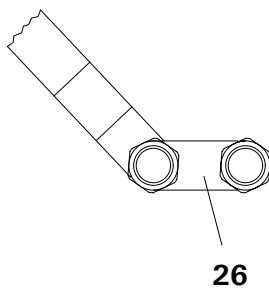

EasySystem Box Unit

Item	Description	Part No.	Order No.**
	EASY 1B Powder Coating Unit - complete	002433	002433
	EASY 2B Powder Coating Unit - complete	002434	002434
1	Trolley (without fittings)	375560	375560
2	Axle	375608	375608
3	Clamping element -ø 30 mm -complete	376183	376183
4	Hand rail	375640	375640
6	EasyTronic Control Unit -complete	375900	375900
7	Shelf	375616	375616
8	Powder gun /hose holder	382060	375705
9	Fluidizing air unit	375683	375683
10	EasyFlow Injector (see pages 40-41)	377740	377740
11	EasySelect Manual Powder Gun - complete	380300	380300
12	Mains cable		
	Easy 1B	378771	382507
	Easy 2B	375233	382558
13	Conveying air assembly (including quick-release connector)	378747	378747
14	Supplementary air assembly (including quick-release connector)	378739	378739
15	Fluidizing tube assembly, 8mm (including quick-release connector)	378763	378763
16	Fluidizing tube assembly, 6mm (including screw coupling)	378755	378755
17	Vibrating table	375578	375578
18	Fixing band	375586	375586
19	Spacing disk	375624	375624
20	Vibrator 110 V	380008	380008
21	Vibrator cable	375225	375225
22	Swivel ring	375659	375659
23	Swivel arm	375667	375667
24	Guide sleeve	375675	375675
25	Fluidizing/Suction Unit	362425	362425
26	Double arm (for 2 gun version)	375691	375691
27	Shakeproof screw M8x16 mm	261793	261793
28	Grounding cable - complete	301140	301140
31	Pressure adjusting valve -1/4"-0-4 bar	262358	262358
32	Panel nut -M30 x 1.5 mm	201170	106496
33	Pressure gauge connection -1/8"-ø 8 mm	262374	262374
34	Pressure gauge -1/8"-0-6 bar	262366	262366
40	Rubber wheel -ø 200 mm	260592	260592
41	Swivel wheel -ø 50 mm	260606	260606
43	Cable bushing ø 8 mm	260622	260622
44	Plastic clip PKS 21	260630	260630
45	Grounding spring	260924	260924
46	Rubber bush -ø 20 x 25 mm	246000	246000
47	Connecting socket -4 pin	206466	114177
48	Counter nut -ø M 50 x 1.5 mm	260657	260657
49	Elbow joint -1/4"x ø 6 mm	203041	203041
52	Fluidizing air connection		
53	Y-Connection (for 2 gun version)	244937	244937
54	Double nipple D08-d08 (for 2 gun version)	257745	257745
55	CLIC hose clamp -ø 31.2-35.5 mm	258458	258458
56	CLIC hose clamp -ø 24.6-27.8 mm	261750	261750
60	Locking ring -A-25	237094	112189
61	Shakeproof screw -M10 x 20 mm	260584	260584
63	Shakeproof screw -M6 x 20	261840	261840
67	Screw -M8 x 10 mm -plastic	220337	220337
70	Hex shakeproof nut -M6	244430	244430
71	Clic-rail	245750	246980
72	Spring washer -M6	205117	205117
73	Washer -ø 6.4 x 12.5 x 1.6 mm	216020	216020
75	Air connection adapter 1/4"-1/4"-single	261700	261700
76	Air connection ring ø 8 mm -1/4"-single	261718	261718
77	Air connection adapter 1/4"-single	261742	261742
78	Tubing, black, antistatic, 8mm OD, 6mm ID (supplementary air)	103756*	118057*
79	Gasket	225487	114507