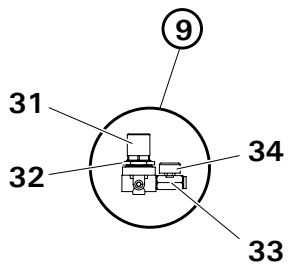

EasySystem Box Unit

Item	Description	Part No.	Order No.**
	EASY 1B Powder Coating Unit - complete	002433	002433
	EASY 2B Powder Coating Unit - complete	002434	002434
1	Trolley (without fittings)	375560	375560
2	Axle	375608	375608
3	Clamping element -ø 30 mm -complete	376183	376183
4	Hand rail	375640	375640
6	EasyTronic Control Unit -complete	375900	375900
7	Shelf	375616	375616
8	Powder gun /hose holder	382060	375705
9	Fluidizing air unit	375683	375683
10	EasyFlow Injector (see pages 40-41)	377740	377740
11	EasySelect Manual Powder Gun - complete	380300	380300
12	Mains cable		
	Easy 1B	378771	382507
	Easy 2B	375233	382558
13	Conveying air assembly (including quick-release connector)	378747	378747
14	Supplementary air assembly (including quick-release connector)	378739	378739
15	Fluidizing tube assembly, 8mm (including quick-release connector)	378763	378763
16	Fluidizing tube assembly, 6mm (including screw coupling)	378755	378755
17	Vibrating table	375578	375578
18	Fixing band	375586	375586
19	Spacing disk	375624	375624
20	Vibrator 110 V	380008	380008
21	Vibrator cable	375225	375225
22	Swivel ring	375659	375659
23	Swivel arm	375667	375667
24	Guide sleeve	375675	375675
25	Fluidizing/Suction Unit	362425	362425
26	Double arm (for 2 gun version)	375691	375691
27	Shakeproof screw M8x16 mm	261793	261793
28	Grounding cable - complete	301140	301140
31	Pressure adjusting valve -1/4"-0-4 bar	262358	262358
32	Panel nut -M30 x 1.5 mm	201170	106496
33	Pressure gauge connection -1/8"-ø 8 mm	262374	262374
34	Pressure gauge -1/8"-0-6 bar	262366	262366
40	Rubber wheel -ø 200 mm	260592	260592
41	Swivel wheel -ø 50 mm	260606	260606
43	Cable bushing ø 8 mm	260622	260622
44	Plastic clip PKS 21	260630	260630
45	Grounding spring	260924	260924
46	Rubber bush -ø 20 x 25 mm	246000	246000
47	Connecting socket -4 pin	206466	114177
48	Counter nut -ø M 50 x 1.5 mm	260657	260657
49	Elbow joint -1/4"x ø 6 mm	203041	203041
52	Fluidizing air connection		
53	Y-Connection (for 2 gun version)	244937	244937
54	Double nipple D08-d08 (for 2 gun version)	257745	257745
55	CLIC hose clamp -ø 31.2-35.5 mm	258458	258458
56	CLIC hose clamp -ø 24.6-27.8 mm	261750	261750
60	Locking ring -A-25	237094	112189
61	Shakeproof screw -M10 x 20 mm	260584	260584
63	Shakeproof screw -M6 x 20	261840	261840
67	Screw -M8 x 10 mm -plastic	220337	220337
70	Hex shakeproof nut -M6	244430	244430
71	Clic-rail	245750	246980
72	Spring washer -M6	205117	205117
73	Washer -ø 6.4 x 12.5 x 1.6 mm	216020	216020
75	Air connection adapter 1/4"-1/4"-single	261700	261700
76	Air connection ring ø 8 mm -1/4"-single	261718	261718
77	Air connection adapter 1/4"-single	261742	261742
78	Tubing, black, antistatic, 8mm OD, 6mm ID (supplementary air)	103756*	118057*
79	Gasket	225487	114507