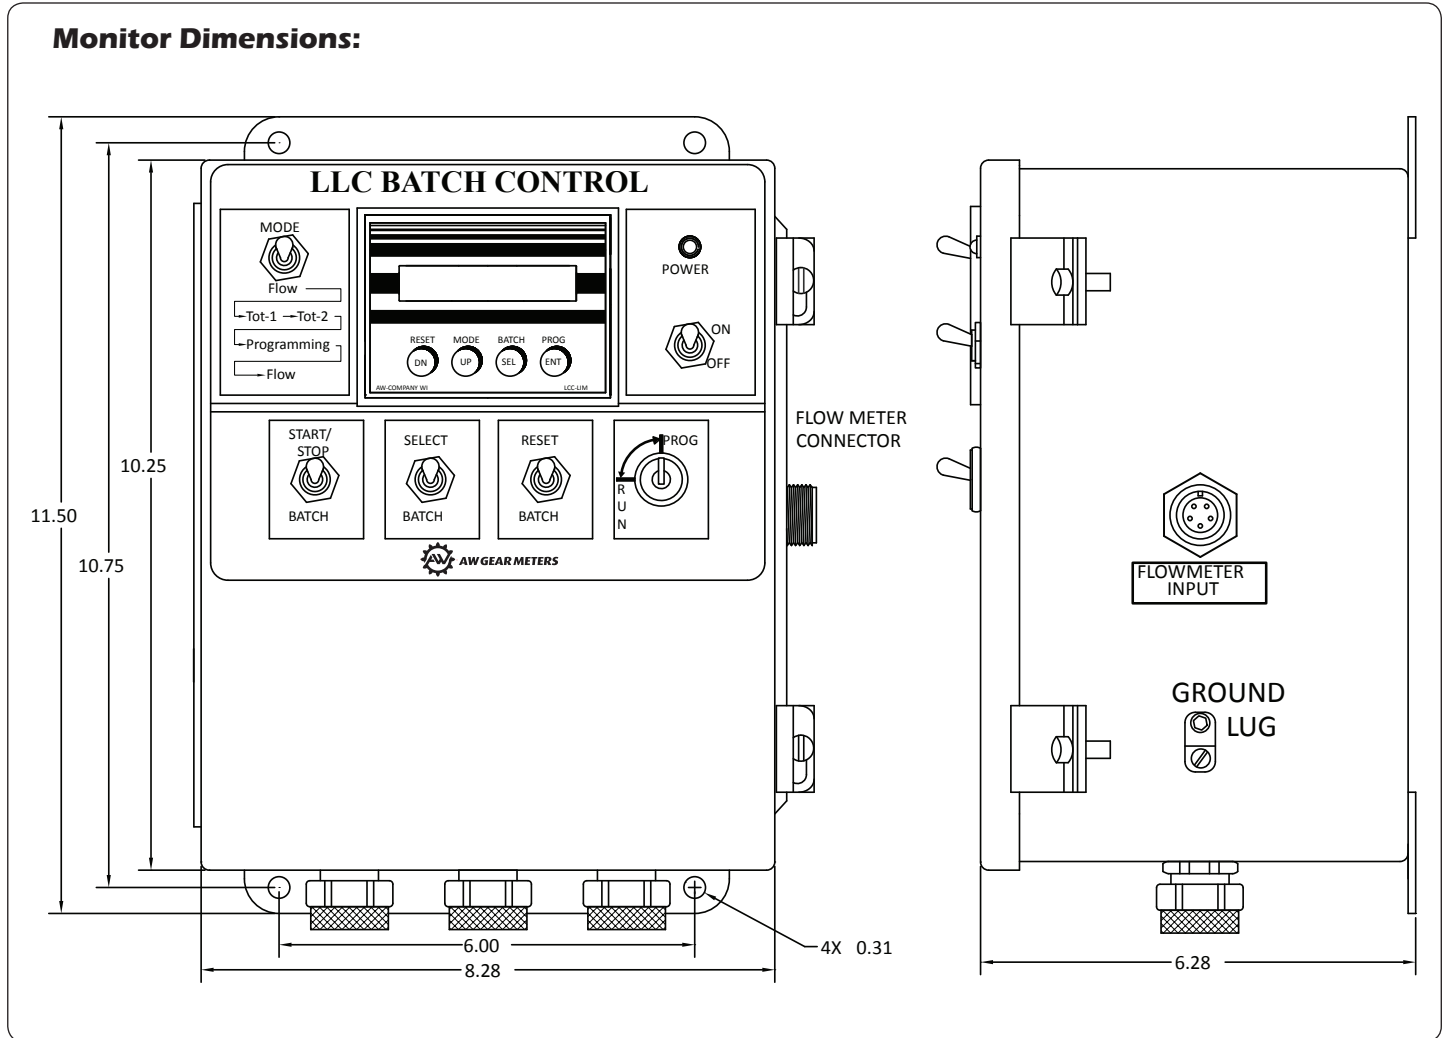

LLC-E-BA

Batch Controller with Industrial Enclosure

Products may be subject to change without notice - Contact factory for the most up-to-date product information.

**Contact
AW Gear Meters:**

toll-free:
800-850-6110